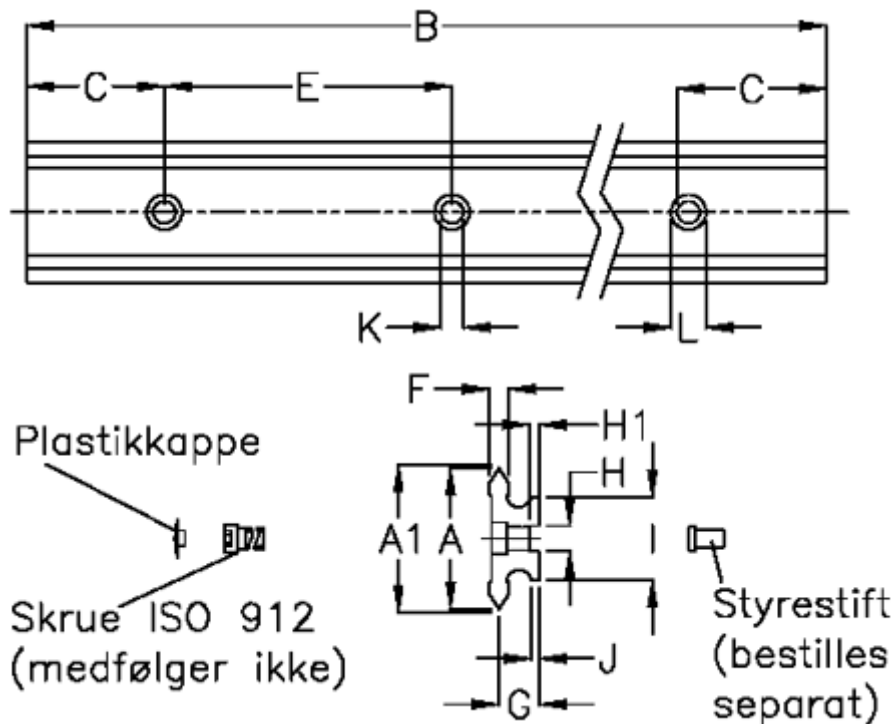

Article number: 057120430561

Description: Hepco GV3 slide NS 25 L3056 P1
with counterbored holes

Measures

A	= 25	G	= 10.0	Weight kg/1000 = 1.50
A1	= 25.74	H	= 6	
B	= 3056	H1	= 2.5	
C	= 43.0	I	= 15.0	
E	= 90	J	= 2.60	
F	= 4.71	K	= 5.5	
For bearing	= J25	L	= 10 x 5.1	
For guide pin	= SDP6	Precision type	= P1	